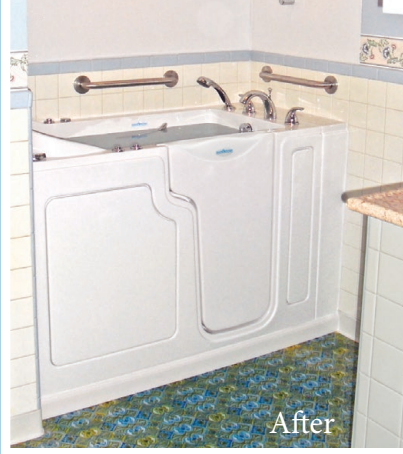

Safe Step Walk-In Tubs give you the best of all worlds. Safety features like a low step-in, wider door, grab bars and anti-slip floors and seats allow you to get in and out of the tub easily, eliminating many of the fears and hazards of taking a bath.

Safety features like a low step-in and wider door to prevent slips and falls.

You'll get in a Safe Step Tub easily and safely.

High, comfortable seating position with easy-to-reach controls, including a hand-held shower.

The anti-slip floor and built-in grab bars help you exit the tub safely, feeling like a new person.

Before

After

Our tubs are designed to easily fit your existing tub space without full remodeling or further installation expense.

Professional installation

Our carefully screened and certified installers are fully insured, and installation is 100% guaranteed. Most installations can be completed in as little as one day. And because of our quality products and attention to detail, a Safe Step Tub will even improve the look of your bathroom.